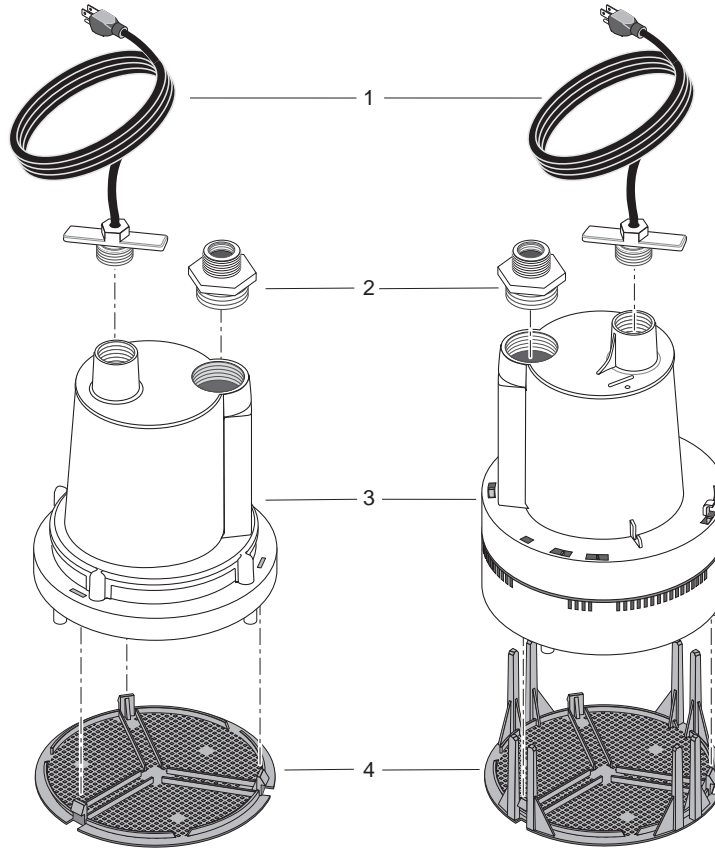

Model Numbers
2300-04, 2310-04

Model Numbers
2305-04, 2355-04

5925 0109

Key	Part Description	Qty.	2300-04 2310-04	2305-04 2355-04
1	Power Cord (2300, 2305, 2355)	1	PS117-54-TSU	PS117-54-TSU
1	Power Cord (2310)	1	PS117-36-TSU	—
2	Adapter	1	HA5	HA5
3	Cover, Motor Assembly	1	**	**
4	Inlet Screen	1	PS8-129P	—
4	Inlet Screen (2305-04)	1	—	PS8-128P
4	Inlet Screen (2355-04)	1	—	PS8-127P

** If the motor fails, replace the entire pump.